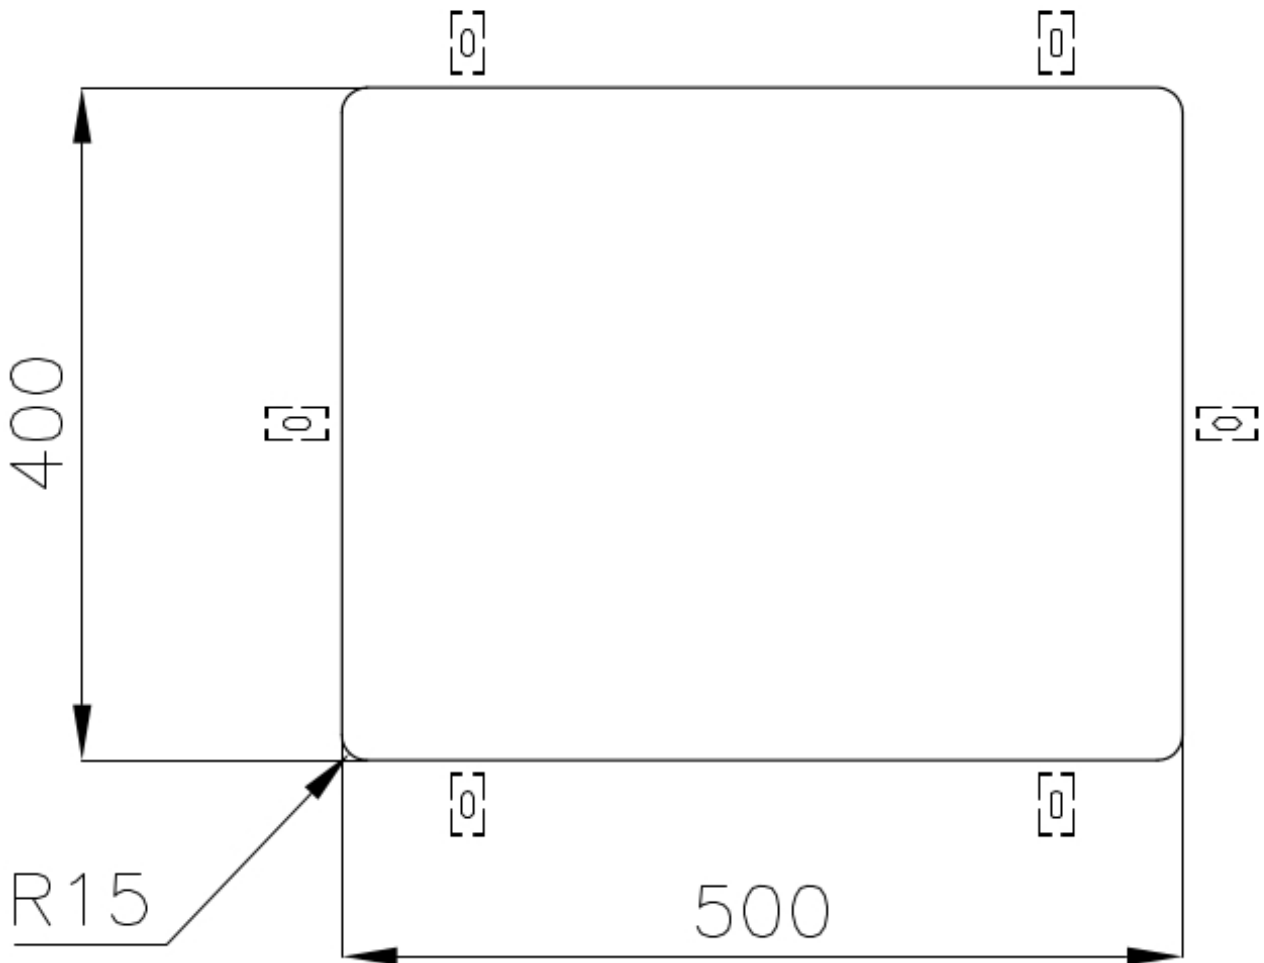

Texture Foster brushed

Base 60 cm

Dimensions 540x440 mm

Standard fittings Fixing hooks, gasket, drain, overflow and siphon, boxed packing

Mixer holes No standard holes

Built-in hole [View technical data sheet](#)

Drainer No

Width 54 cm

Bowl dimension 500x400mm

Number of bowls 1 bowl

Waste fitting 3,5" drain

FEATURES

Basket 3,5" waste fitting The drain is equipped with a large 3.5" drain, with the practical basket cap that prevents the discharge of solid parts.

High thickness 1mm thick steel. A significant thickness, which guarantees the maximum sturdiness and durability.

Perimetral overflow The overflow is always a security on the Foster sinks that prevents the overflow of water in case of oversights. The perimeter drain solution improves aesthetics thanks to its square and essential shape.

Small radius Bowls with squared shapes with a modern design and an increased capacity, for a minimal aesthetics connected with an extreme practicality.

TECHNICAL DATA

Cut out size
Dimensioni per foratura top